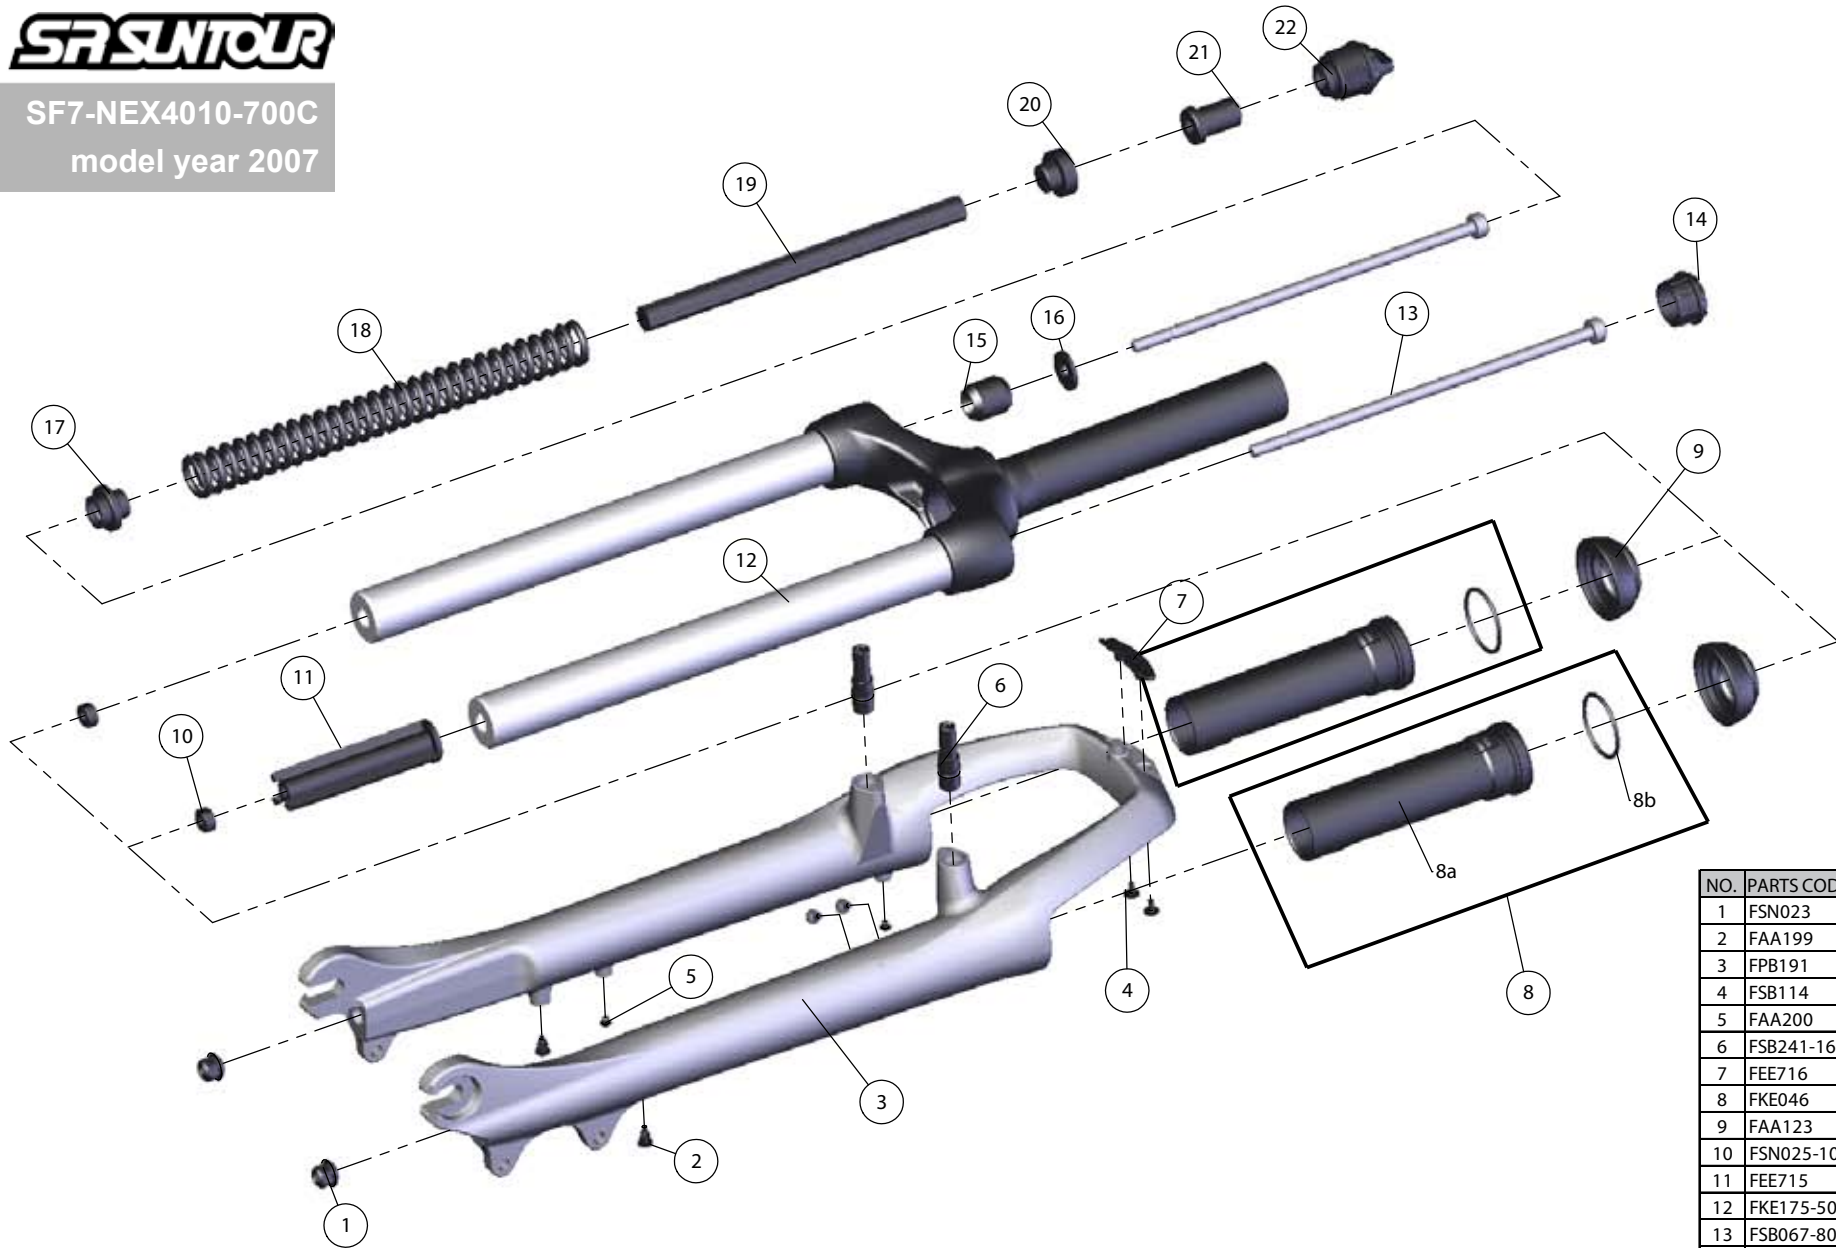

SASUNTOUR

SF7-NEX4010-700C
model year 2007

NO.	PARTS CODE	PARTS NAME	QT
1	FSN023	FIXING NUT	2
2	FAA199	MOUNT CAP	4
3	FPB191	BOTTOM CASE	1
4	FSB114	TAPPING SCREW	2
5	FAA200	MOUNT CAP	2
6	FSB241-16	CANTI BOSS	2
7	FEE716	BRACE COVER	1
8	FKE046	SLIDER SLEEVES ASSY	2
9	FAA123	DUST SEAL	2
10	FSN025-10	NUT PLATE	2
11	FEE715	BOTTOM STOPPER	1
12	FKE175-50	UPPER ASSY	1
13	FSB067-80	FIXING BOLT	2
14	FEE514	CAP	1
15	FEP086	REBOUND RUBBER	1
16	FSW042	WASHER	1
17	FEE385-40	SPRING GUIDE	1
18	FEP355	MAIN SPRING	1
19	FEP376-00	DAMPER	1
20	FEE196-20	SPRING GUIDE	1
21	FEE732	SPRING GUIDE SPACER	1
22	FKE005-10	ADUSTER ASSY	1