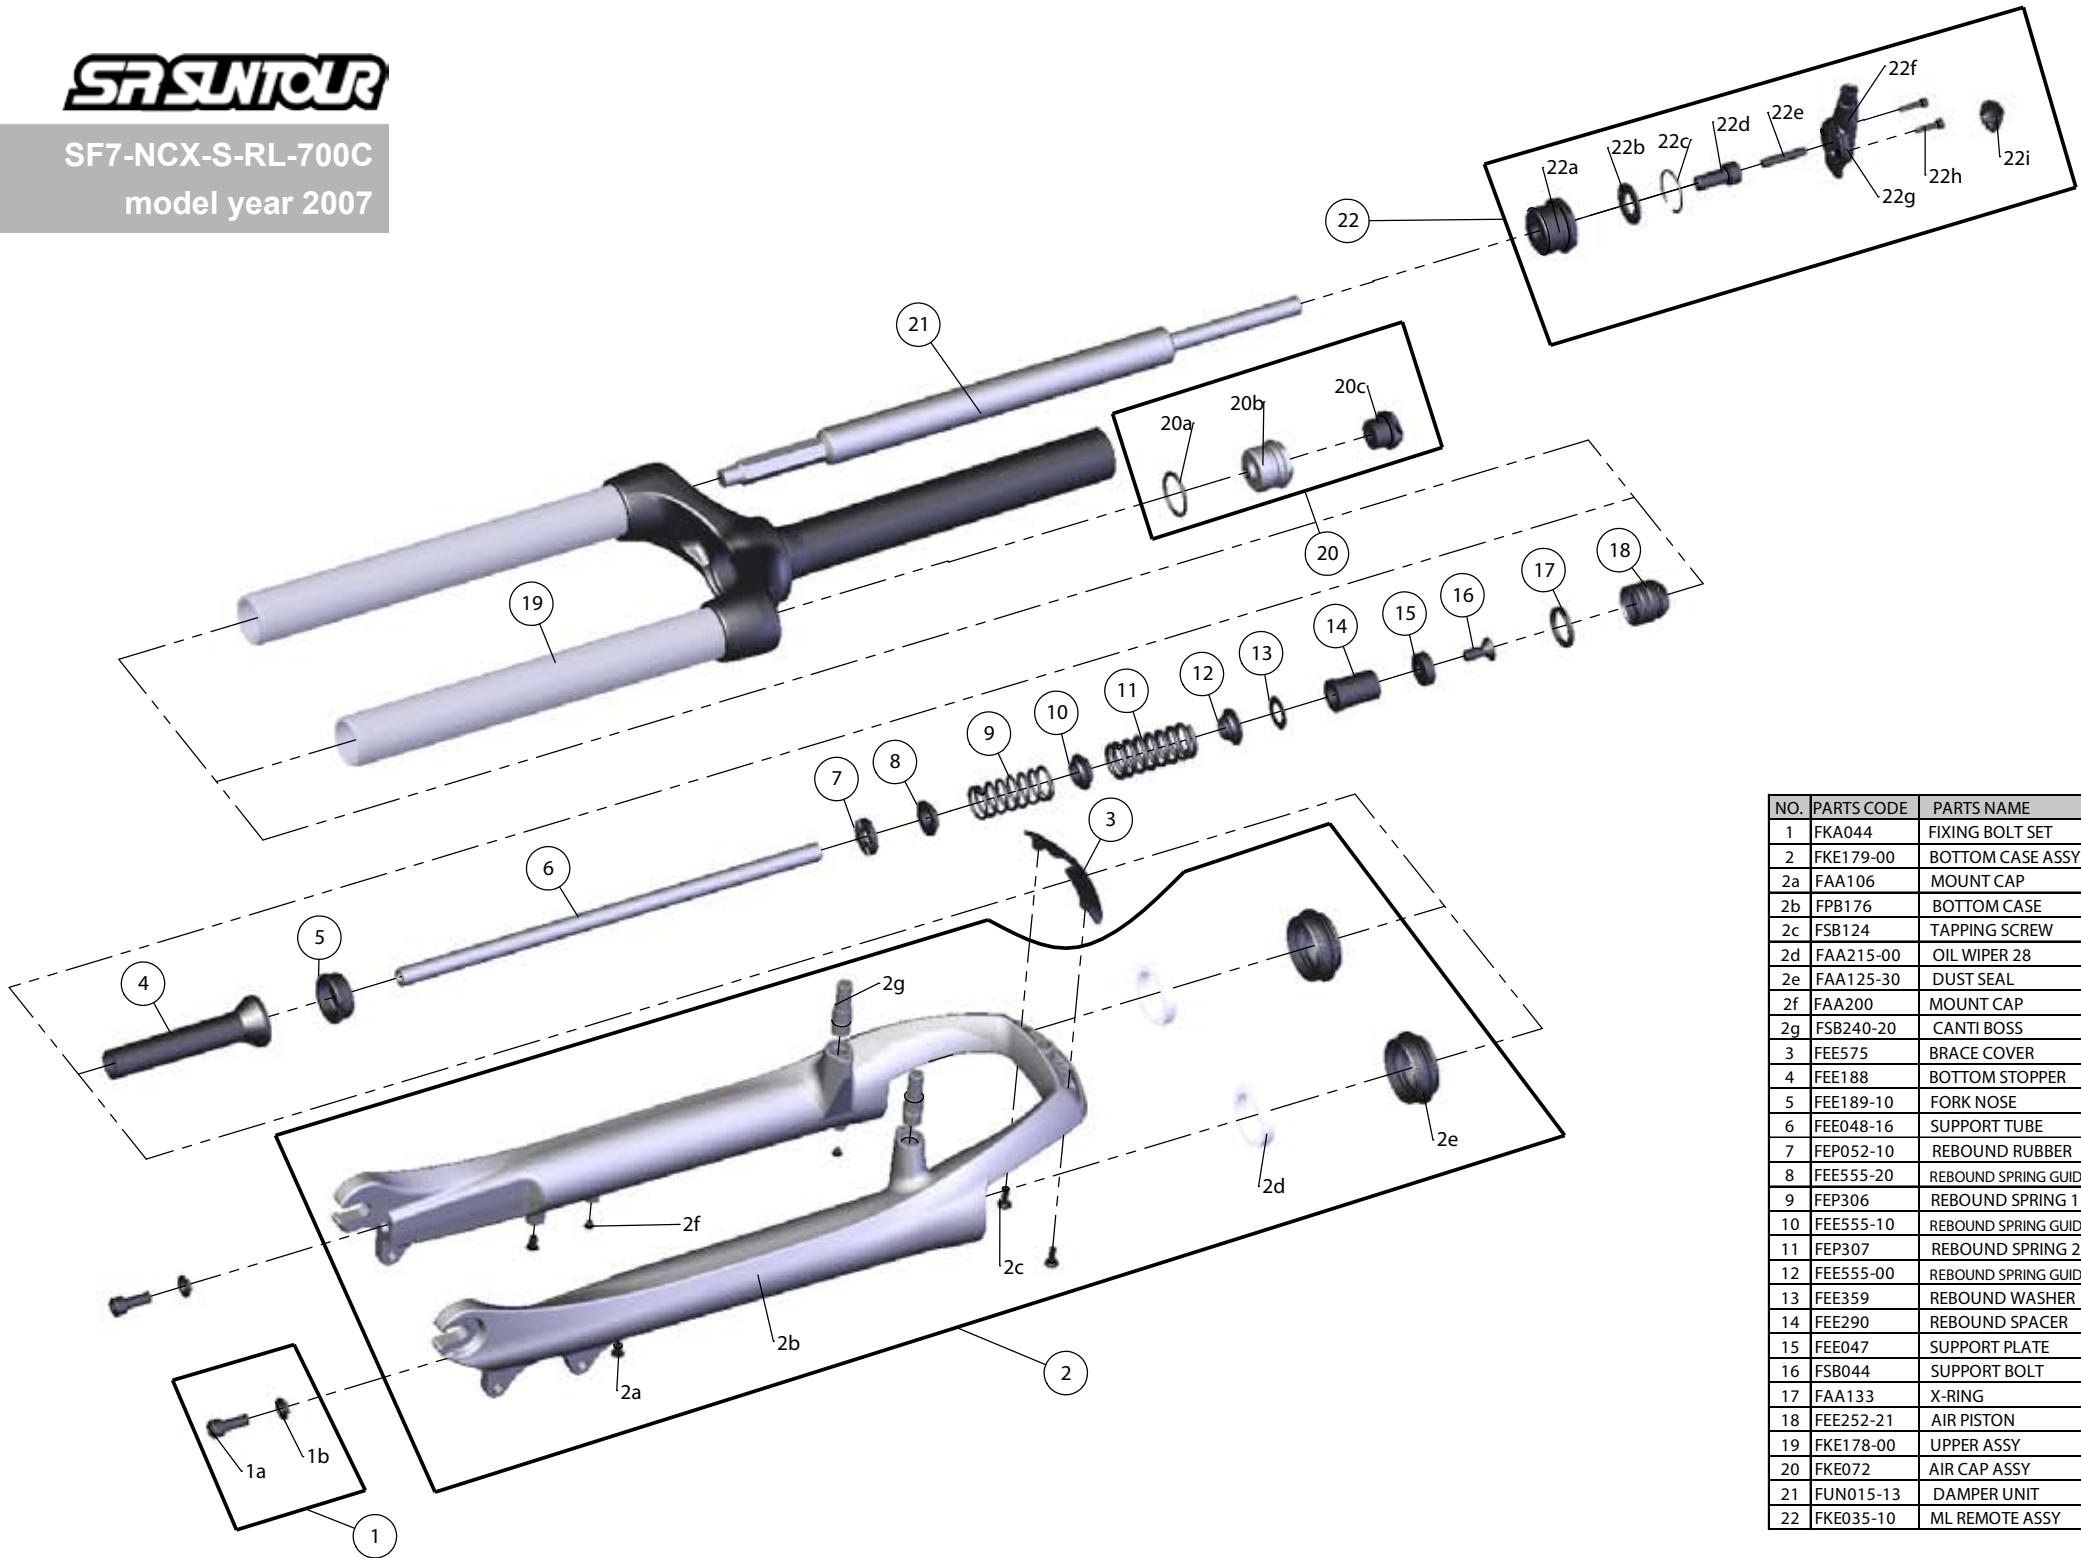

# SUNTOUR

SF7-NCX-S-RL-700C  
model year 2007

NO.	PARTS CODE	PARTS NAME	QT
1	FKA044	FIXING BOLT SET	2
2	FKE179-00	BOTTOM CASE ASSY	2
2a	FAA106	MOUNT CAP	2
2b	FPB176	BOTTOM CASE	1
2c	FSB124	TAPPING SCREW	2
2d	FAA215-00	OIL WIPER 28	2
2e	FAA125-30	DUST SEAL	2
2f	FAA200	MOUNT CAP	2
2g	FSB240-20	CANTI BOSS	2
3	FEE575	BRACE COVER	1
4	FEE188	BOTTOM STOPPER	1
5	FEE189-10	FORK NOSE	1
6	FEE048-16	SUPPORT TUBE	1
7	FEP052-10	REBOUND RUBBER	1
8	FEE555-20	REBOUND SPRING GUIDE 3	1
9	FEP306	REBOUND SPRING 1	1
10	FEE555-10	REBOUND SPRING GUIDE 2	1
11	FEP307	REBOUND SPRING 2	1
12	FEE555-00	REBOUND SPRING GUIDE 1	1
13	FEE359	REBOUND WASHER	1
14	FEE290	REBOUND SPACER	1
15	FEE047	SUPPORT PLATE	1
16	FSB044	SUPPORT BOLT	1
17	FAA133	X-RING	1
18	FEE252-21	AIR PISTON	1
19	FKE178-00	UPPER ASSY	1
20	FKE072	AIR CAP ASSY	1
21	FUN015-13	DAMPER UNIT	1
22	FKE035-10	ML REMOTE ASSY	1