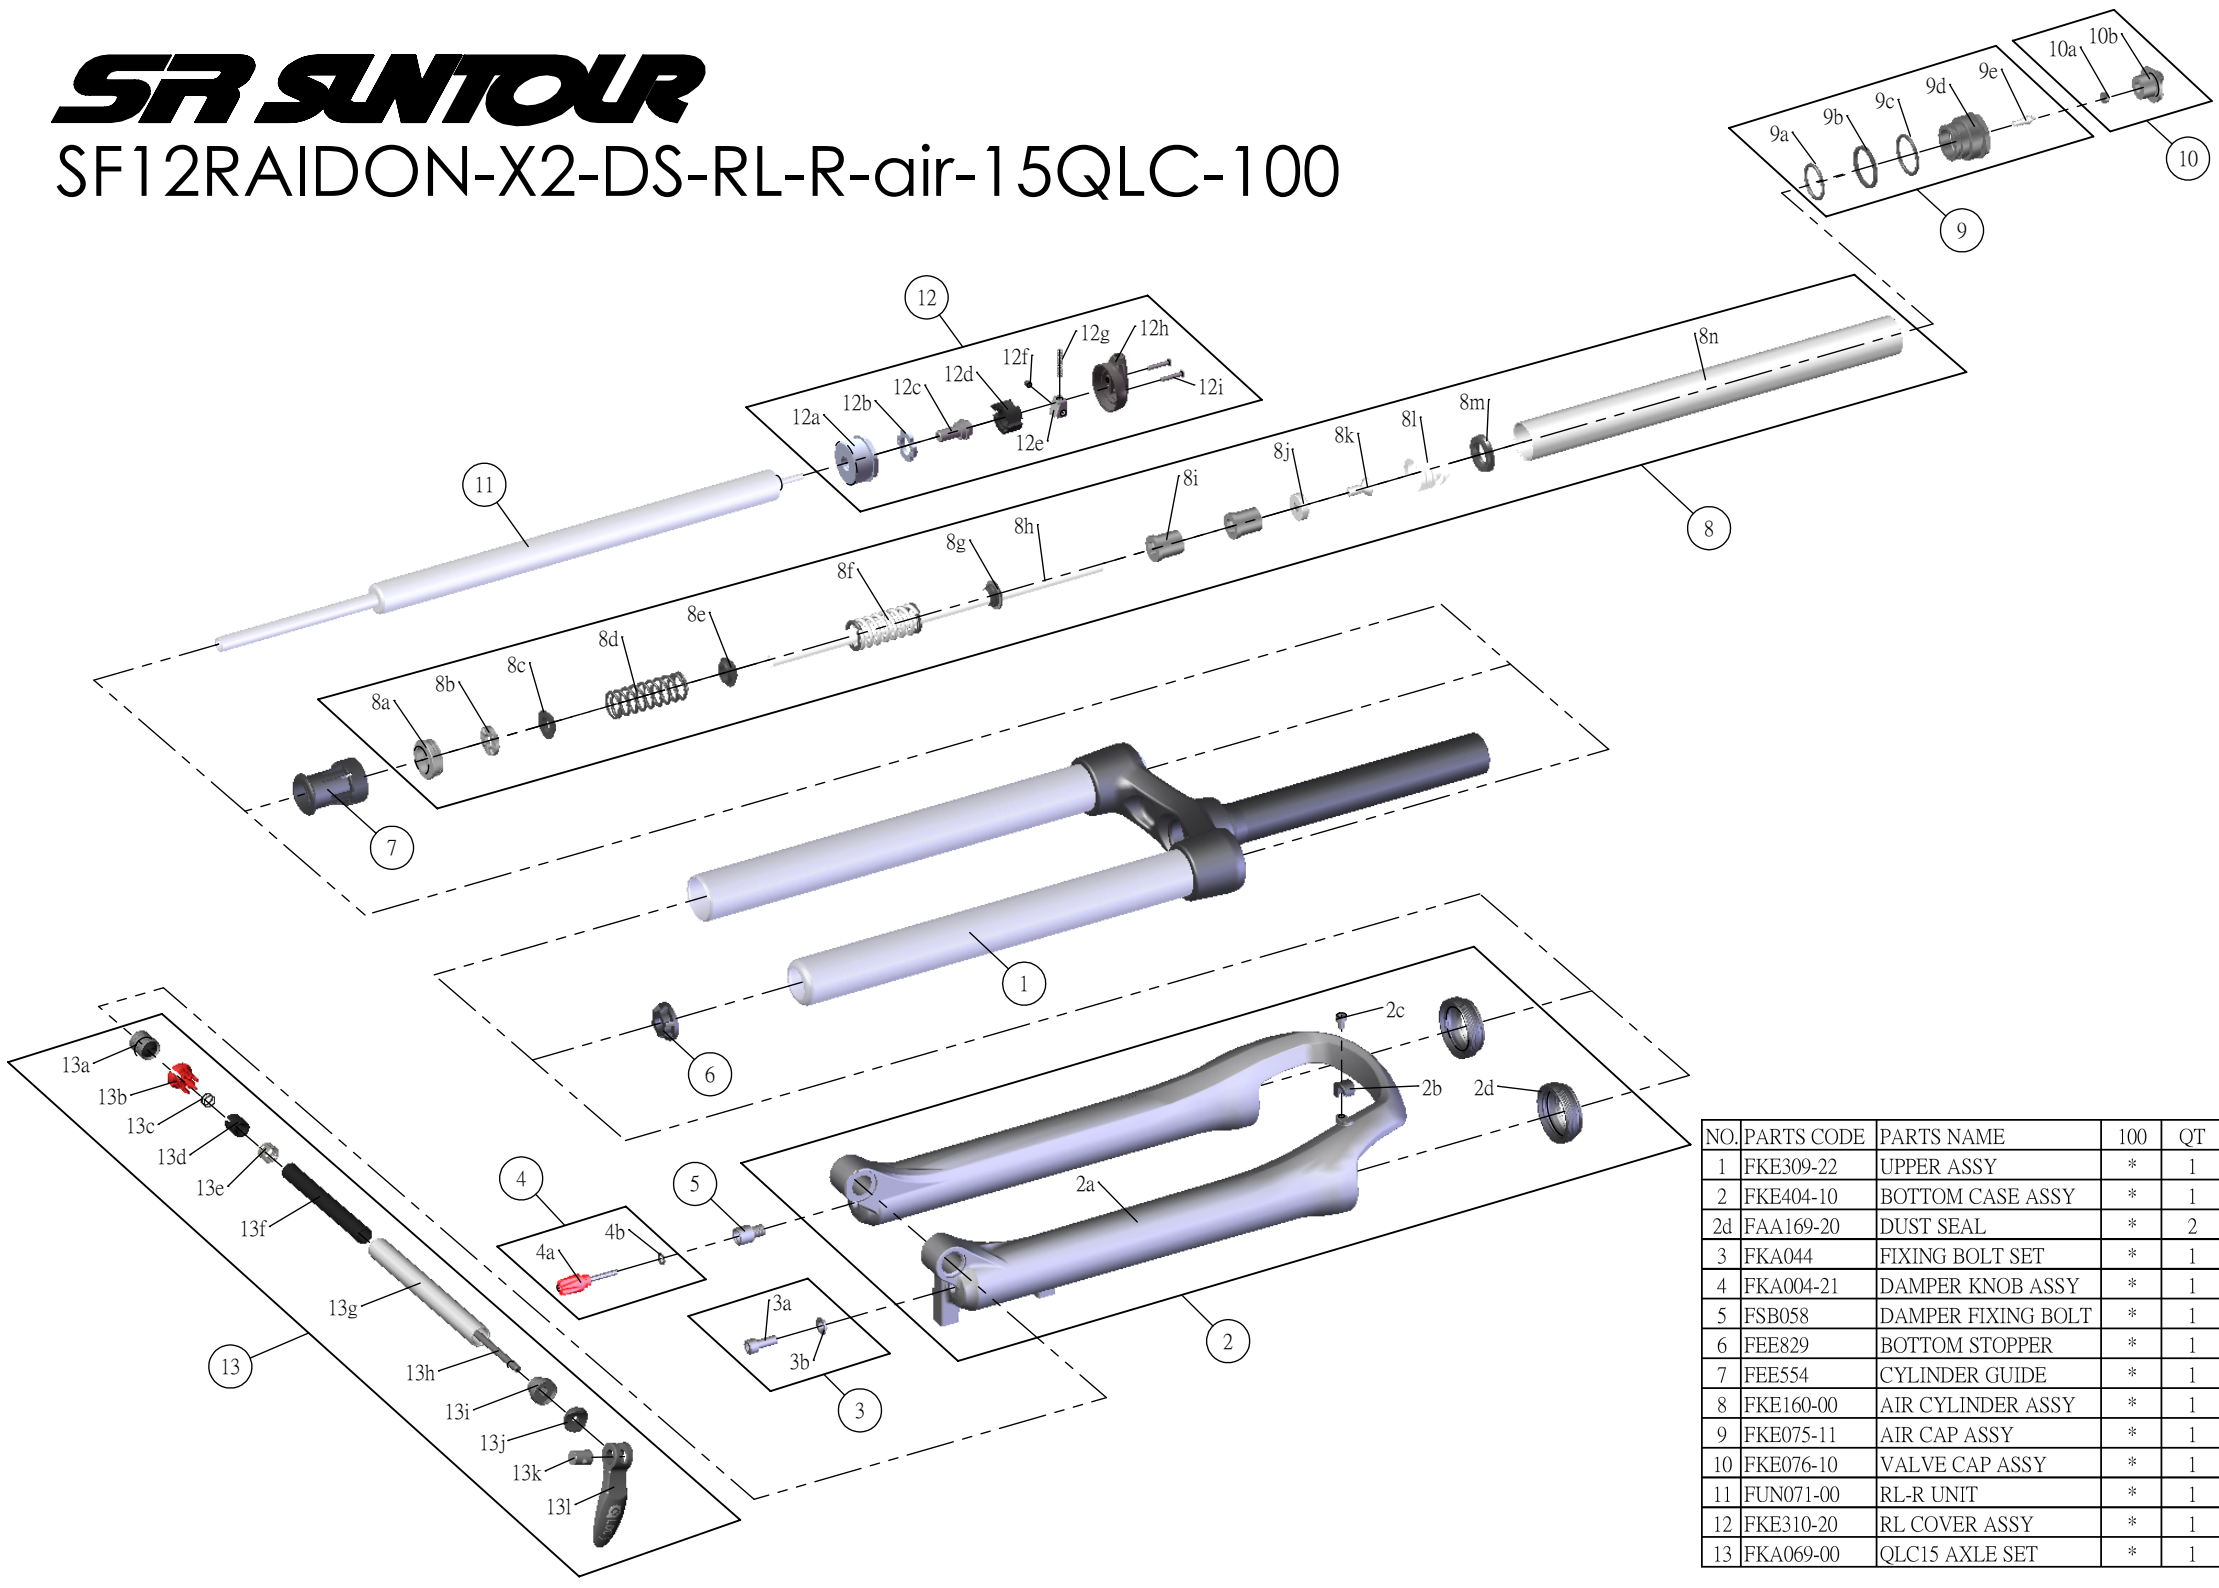

SUNTOUR

SF12RAIDON-X2-DS-RL-R-air-15QLC-100

NO.	PARTS CODE	PARTS NAME	100	QT
1	FKE309-22	UPPER ASSY	*	1
2	FKE404-10	BOTTOM CASE ASSY	*	1
2d	FAA169-20	DUST SEAL	*	2
3	FKA044	FIXING BOLT SET	*	1
4	FKA004-21	DAMPER KNOB ASSY	*	1
5	FSB058	DAMPER FIXING BOLT	*	1
6	FEE829	BOTTOM STOPPER	*	1
7	FEE554	CYLINDER GUIDE	*	1
8	FKE160-00	AIR CYLINDER ASSY	*	1
9	FKE075-11	AIR CAP ASSY	*	1
10	FKE076-10	VALVE CAP ASSY	*	1
11	FUN071-00	RL-R UNIT	*	1
12	FKE310-20	RL COVER ASSY	*	1
13	FKA069-00	QLC15 AXLE SET	*	1