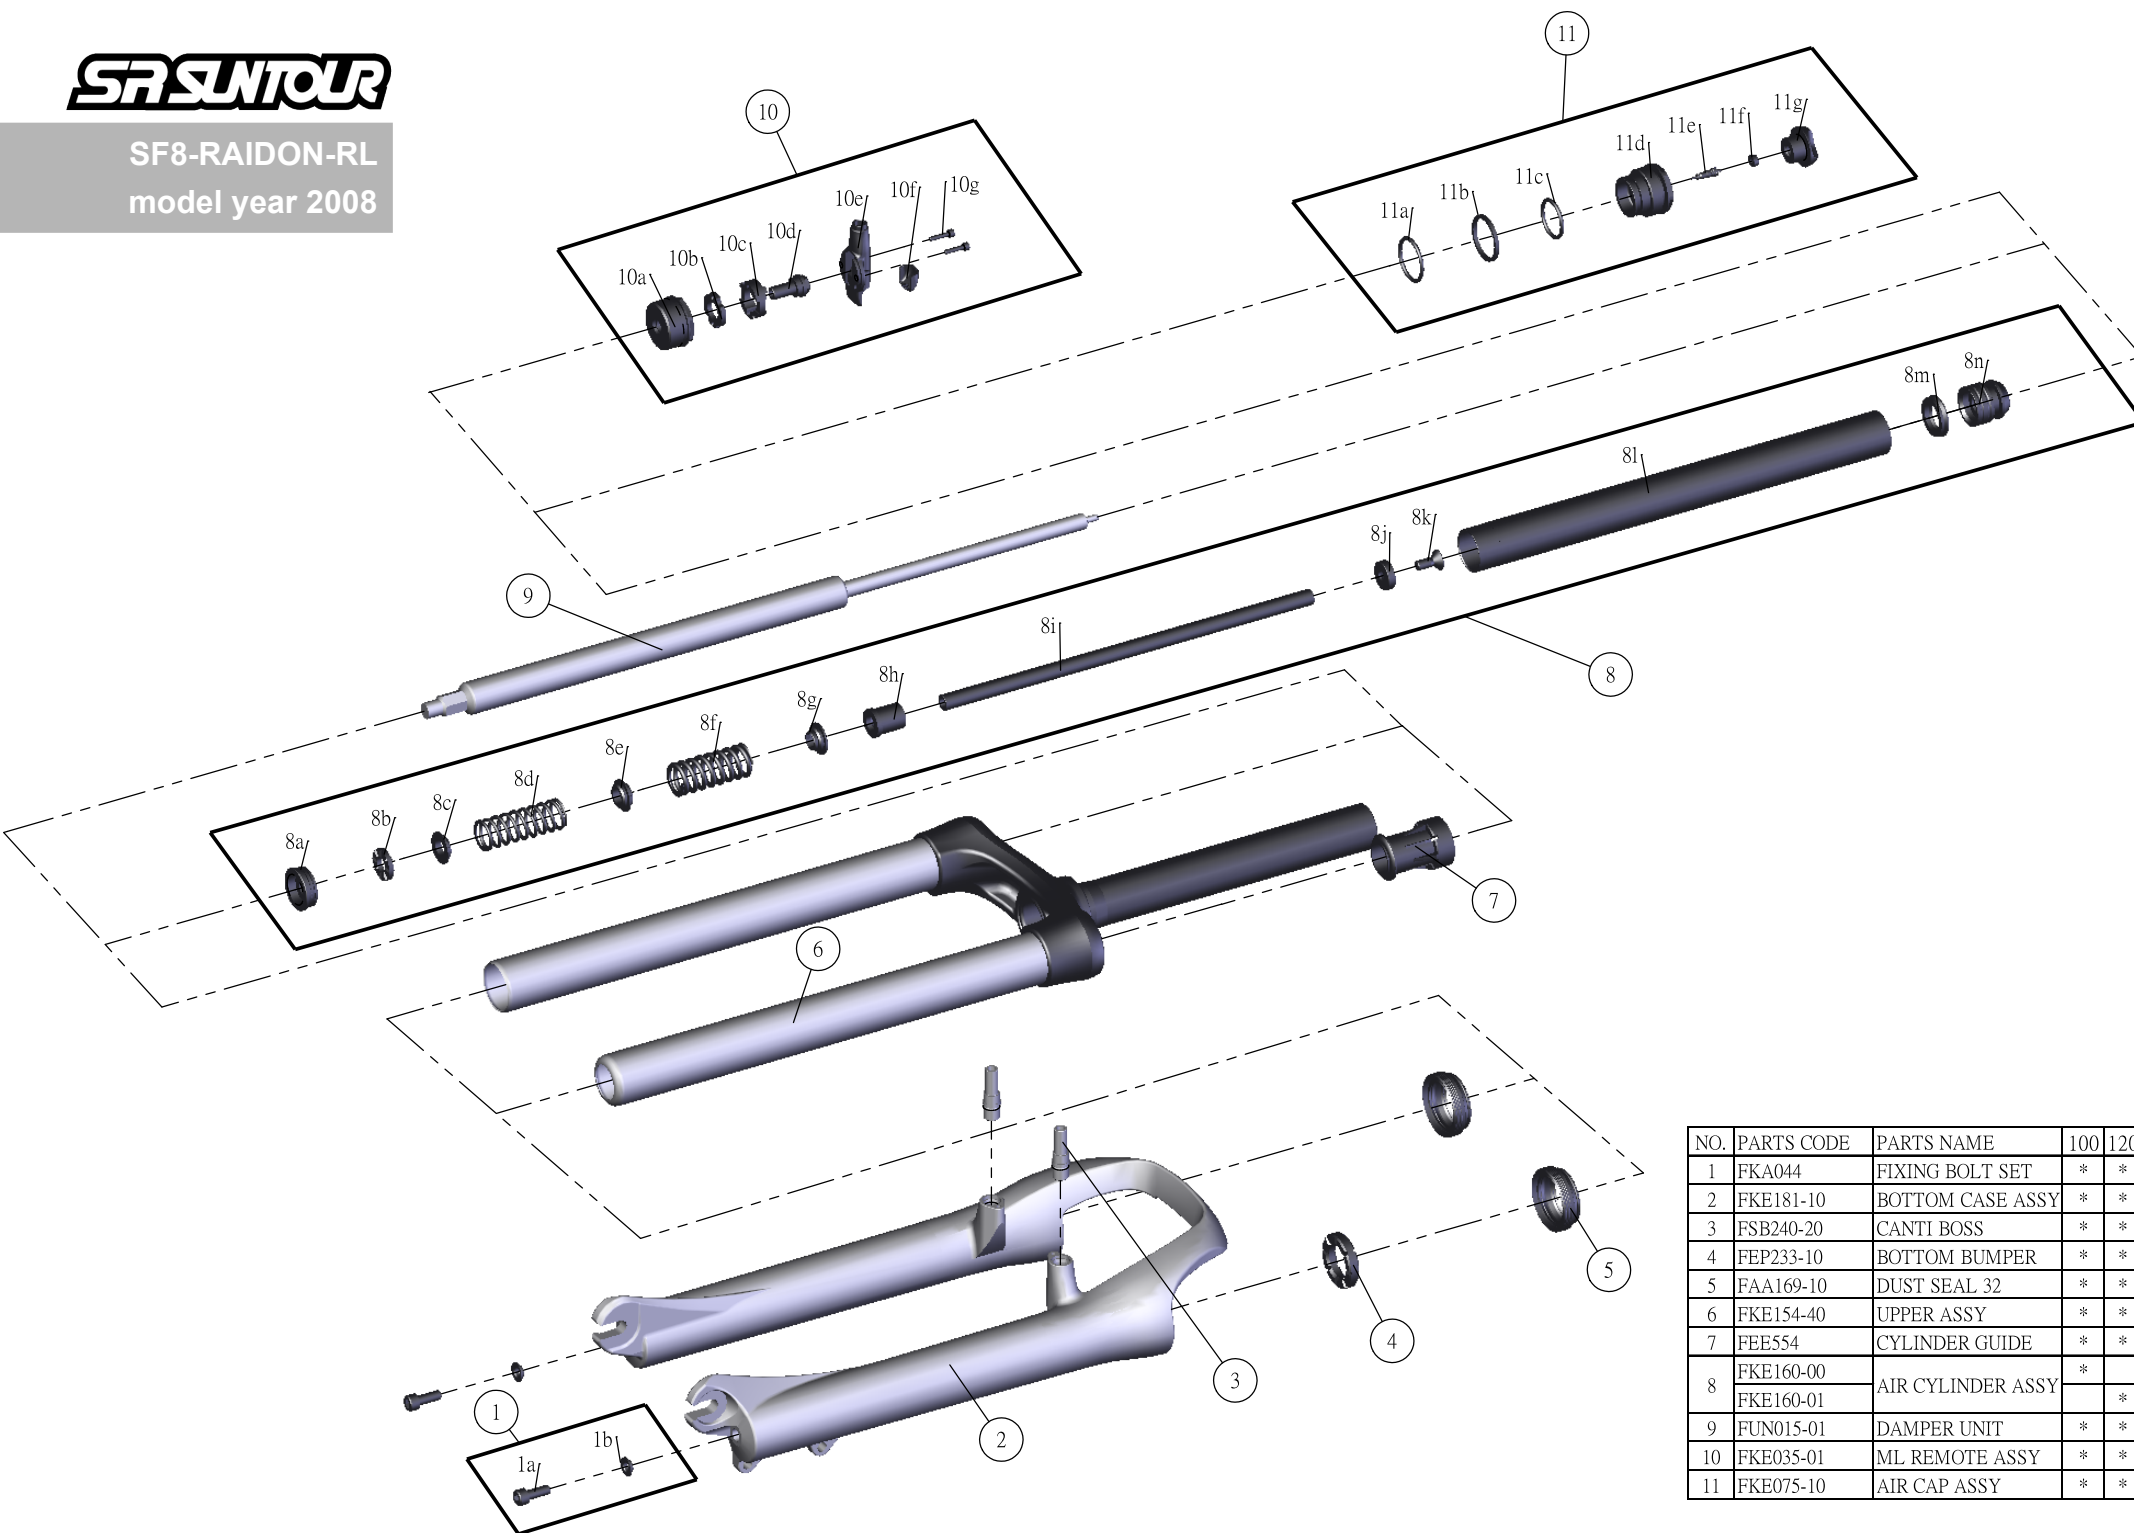

# SUNTOUR

SF8-RAIDON-RL  
model year 2008

NO.	PARTS CODE	PARTS NAME	100	120	QT
1	FKA044	FIXING BOLT SET	*	*	2
2	FKE181-10	BOTTOM CASE ASSY	*	*	1
3	FSB240-20	CANTI BOSS	*	*	2
4	FEP233-10	BOTTOM BUMPER	*	*	1
5	FAA169-10	DUST SEAL 32	*	*	2
6	FKE154-40	UPPER ASSY	*	*	1
7	FEE554	CYLINDER GUIDE	*	*	1
8	FKE160-00	AIR CYLINDER ASSY	*		1
	FKE160-01			*	1
9	FUN015-01	DAMPER UNIT	*	*	1
10	FKE035-01	ML REMOTE ASSY	*	*	1
11	FKE075-10	AIR CAP ASSY	*	*	1