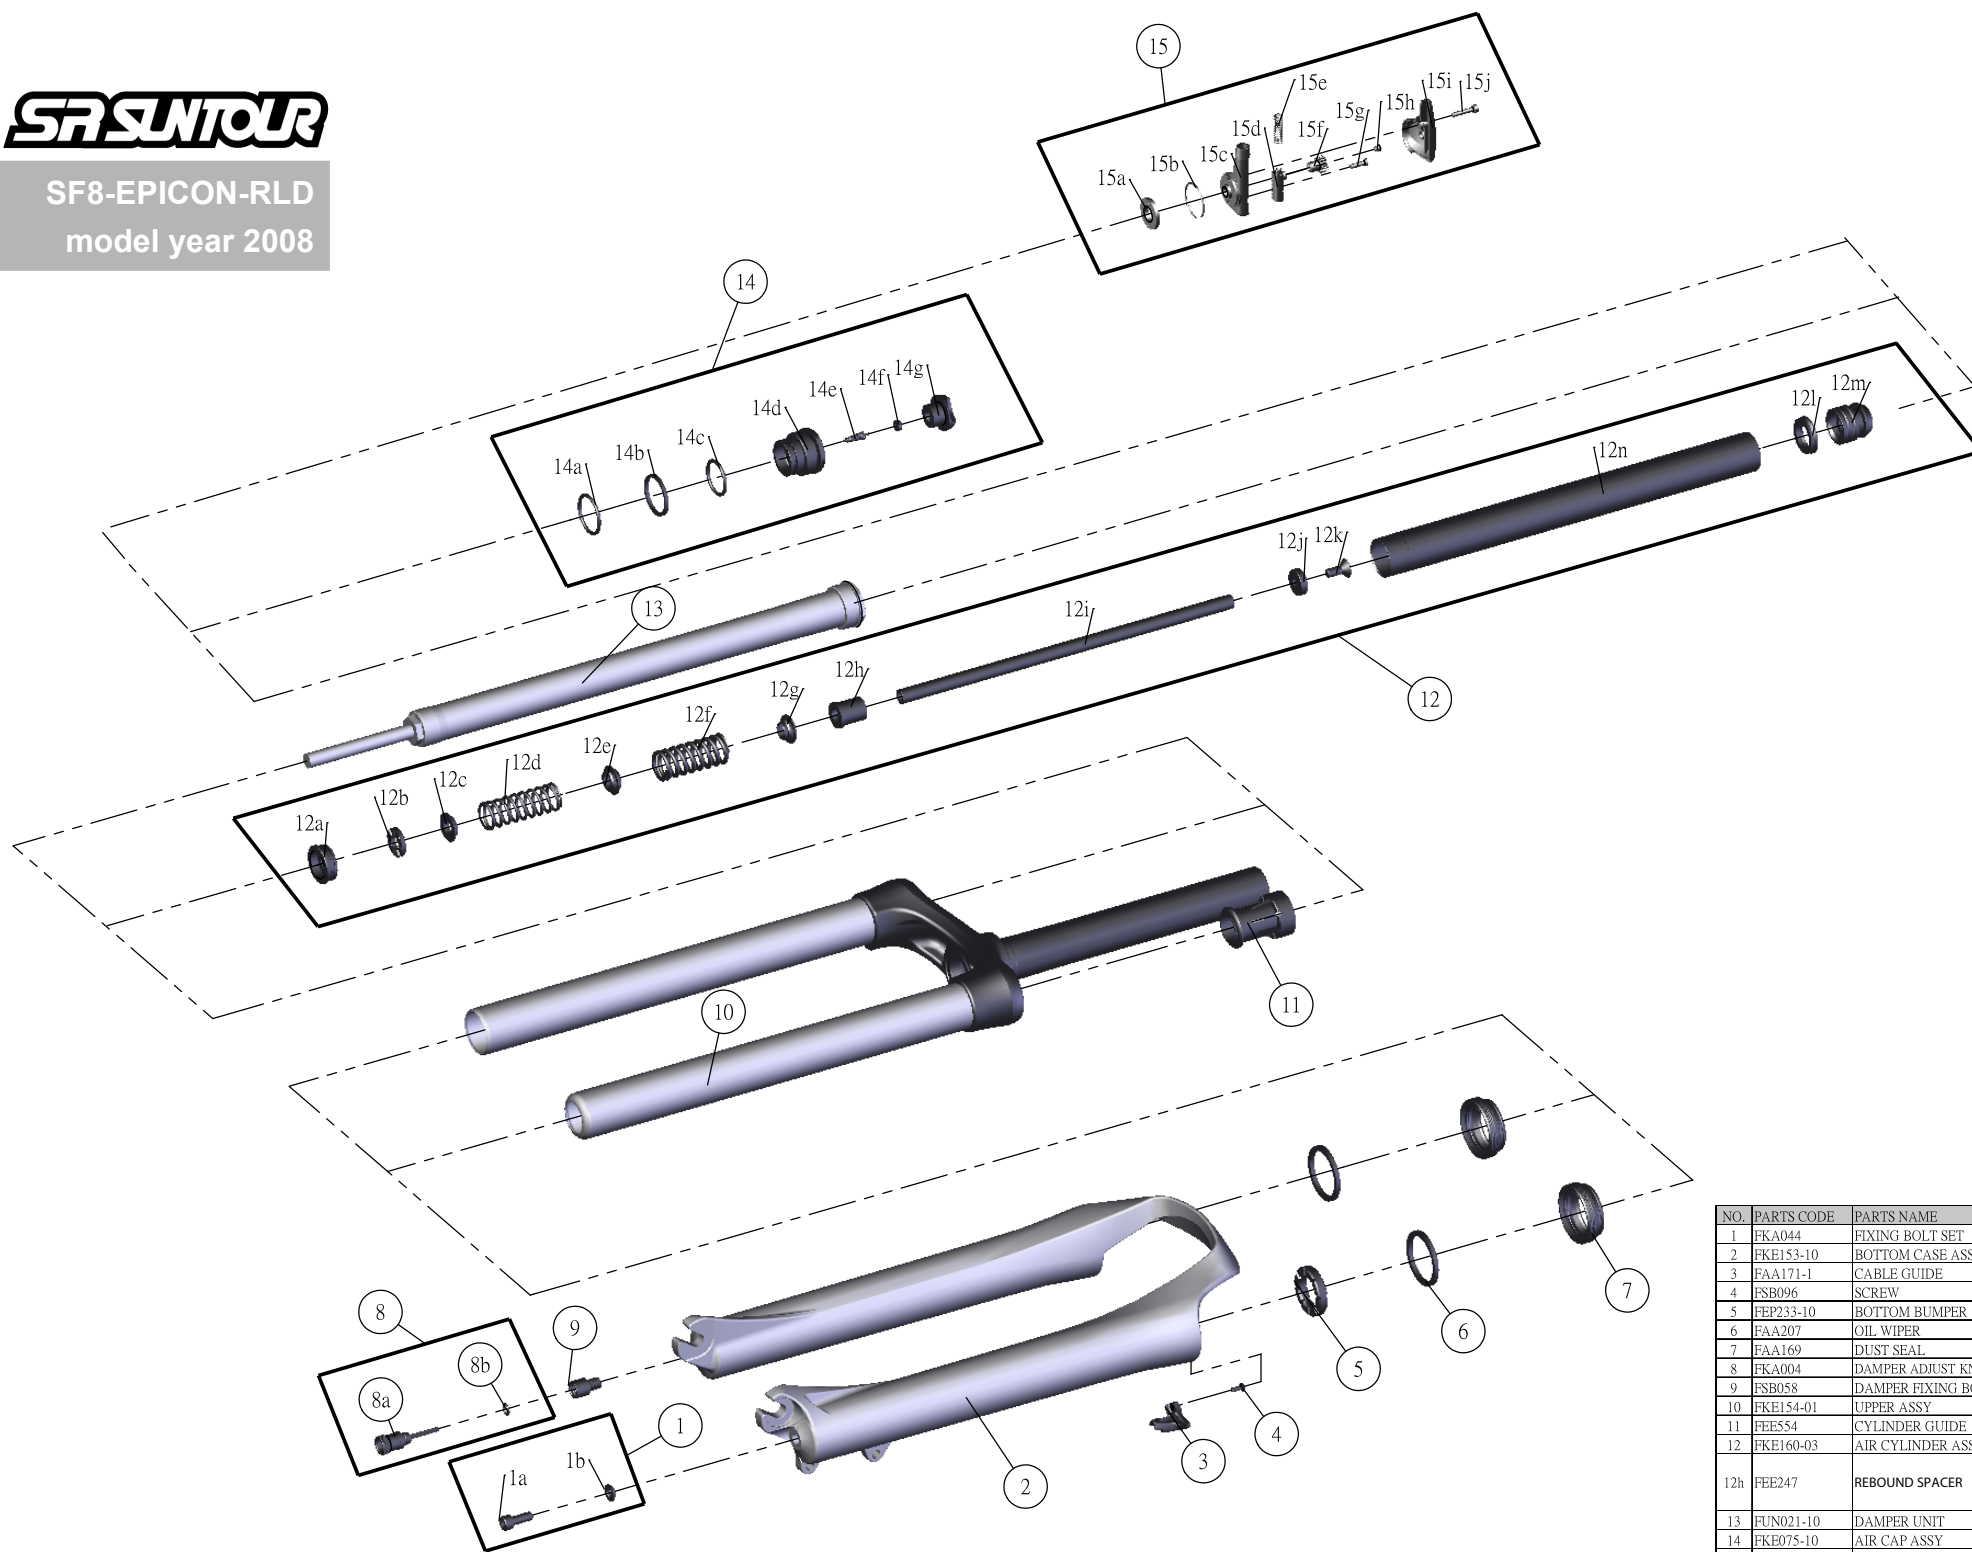

SUNTOUR

SF8-EPICON-RLD
model year 2008

NO.	PARTS CODE	PARTS NAME	80	100	120	QT
1	FKA044	FIXING BOLT SET	*	*	*	1
2	FKE153-10	BOTTOM CASE ASSY	*	*	*	1
3	FAA171-1	CABLE GUIDE	*	*	*	1
4	FSB096	SCREW	*	*	*	1
5	FEP233-10	BOTTOM BUMPER	*	*	*	1
6	FAA207	OIL WIPER	*	*	*	2
7	FAA169	DUST SEAL	*	*	*	2
8	FKA004	DAMPER ADJUST KNOB ASSY	*	*	*	1
9	FSB058	DAMPER FIXING BOLT	*	*	*	1
10	FKE154-01	UPPER ASSY	*	*	*	1
11	FEE554	CYLINDER GUIDE	*	*	*	1
12	FKE160-03	AIR CYLINDER ASSY	*	*	*	1
12h	FEE247	REBOUND SPACER	*	*	*	3
			*	*	*	2
			*	*	*	1
13	FUN021-10	DAMPER UNIT	*	*	*	1
14	FKE075-10	AIR CAP ASSY	*	*	*	1
15	FKE112	RL REMOTE ASSY	*	*	*	1